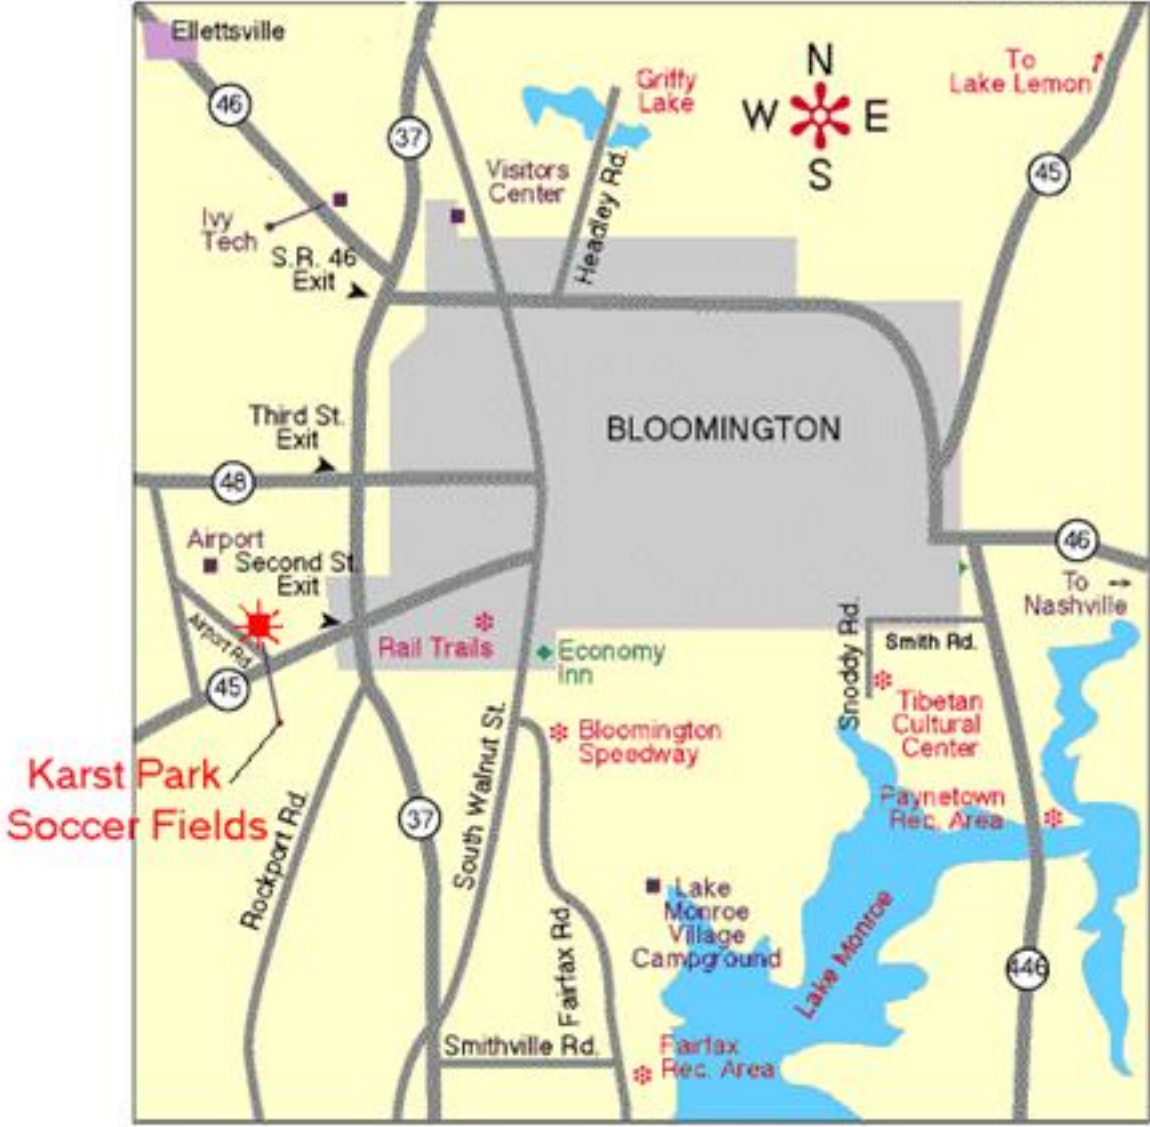

Bloomington Cutters

From SR 37, go west on SR 45/Bloomfield Rd/2nd St. Turn north at stoplight on Airport Rd. Turn right almost immediately on Enright Rd. It is about 1/4 mile to entrance to Karst Farm Park.