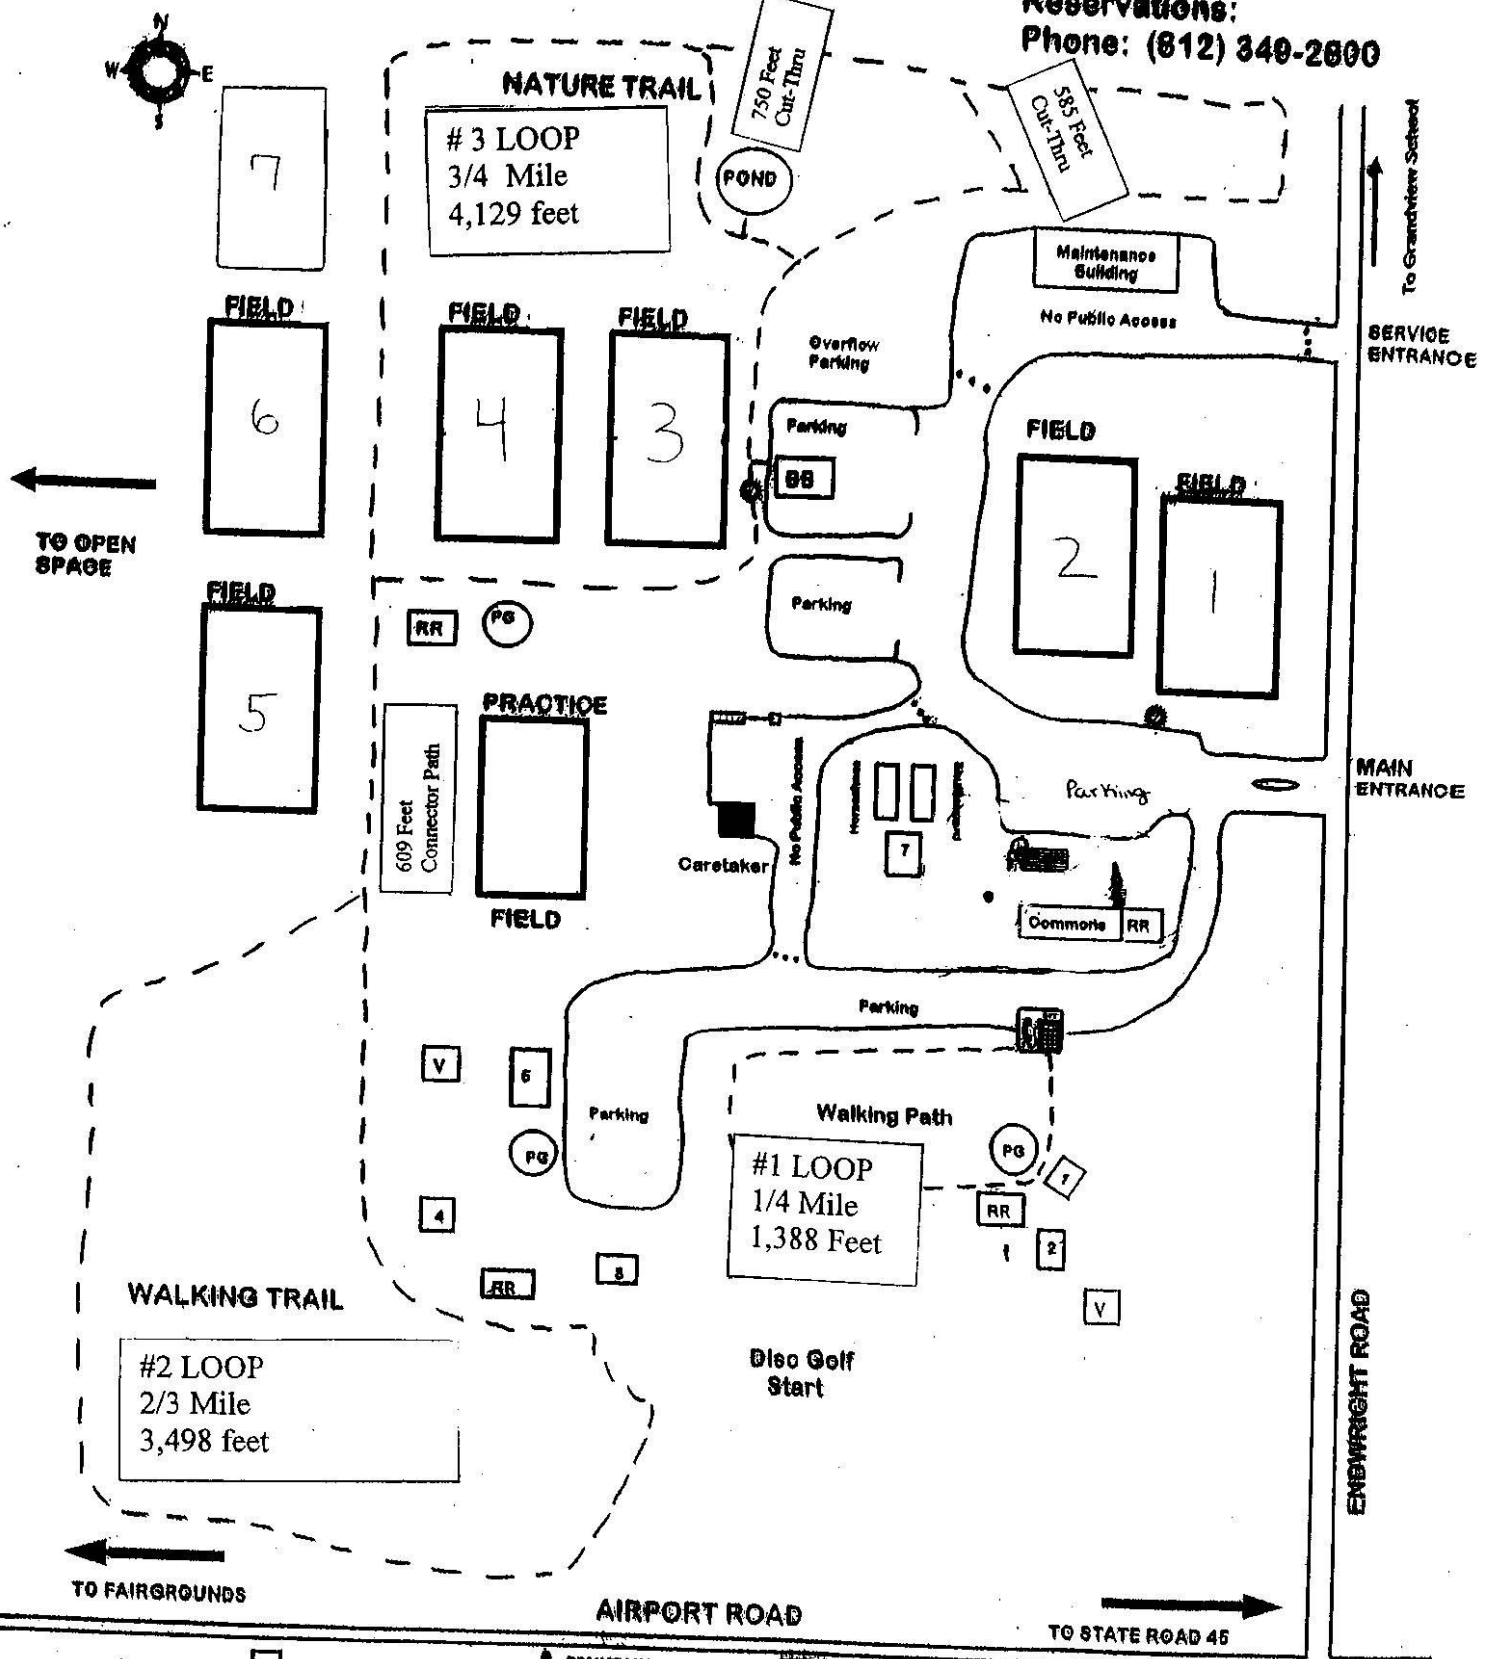

# KARST FARM PARK

2450 S. Endwright Rd.  
Bloomington, IN 47403

Reservations:  
Phone: (812) 349-2800

- I** - SHELTERS
- BB** - BASKETBALL COURT
- F** - FOUNTAIN
- L** - LOST & FOUND
- V** - VOLLEYBALL
- KB** - KEY BOX

- RR** - RESTROOMS
- PG** - PLAYGROUND
- T** - TELEPHONE
- FP** - FLAG POLE
- PM** - POP MACHINE

5,280 Feet = 1 Mile

#2 LOOP, Connector Path, & #3 LOOP = 1 1/2 Mile Approximately